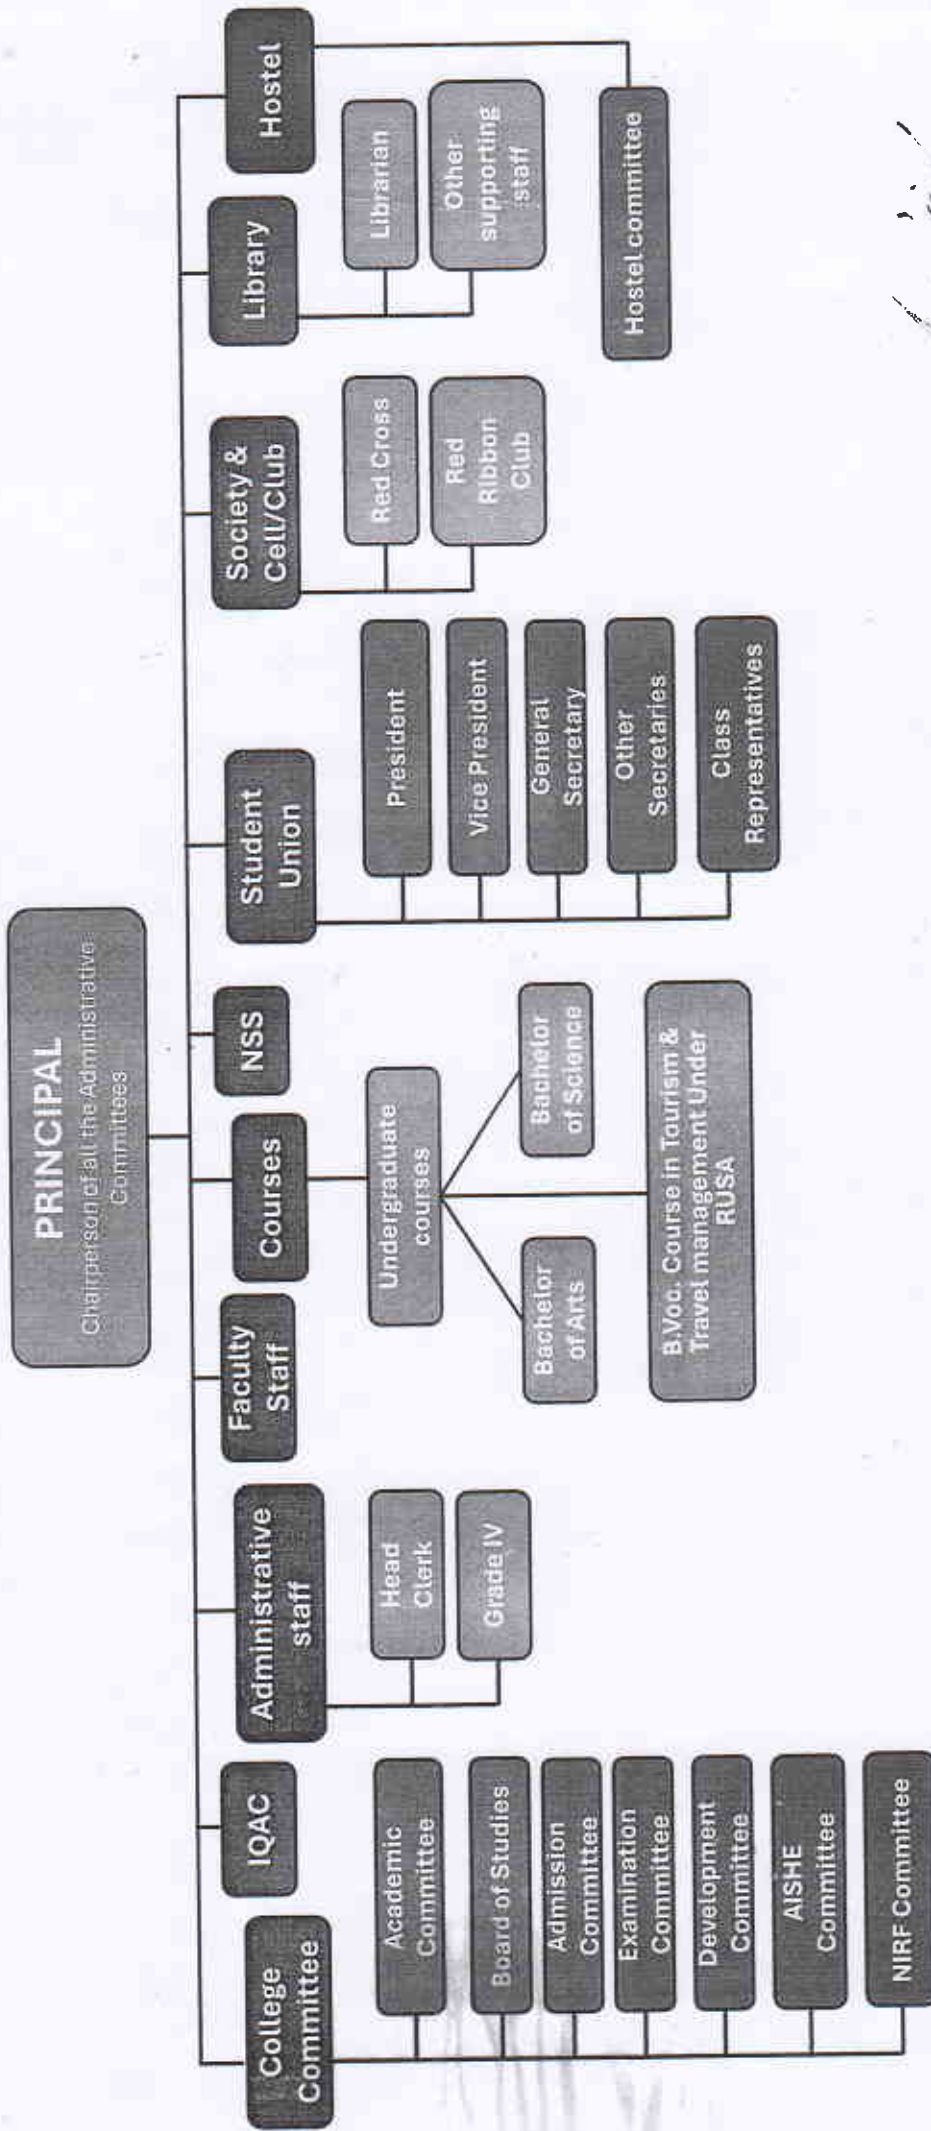

**ORGANOGRAM OF IDEAL GIRLS' COLLEGE, AKAMPAT**

( L. Iboyama Singh )

Principal,

Ideal Girls' College, Imphal.

*Principal  
Ideal Girls' College  
Imphal East*